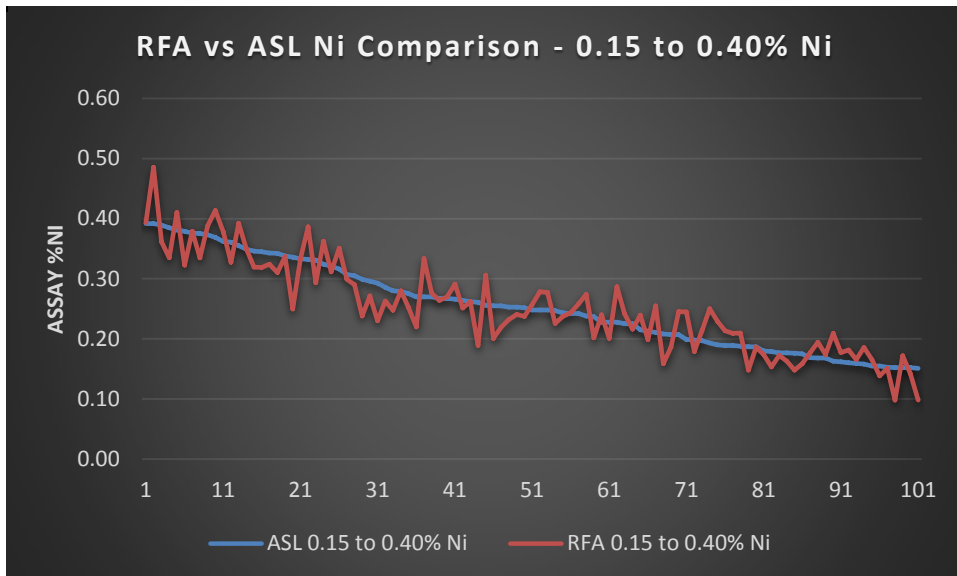

RFA vs ASL Results Comparison All Data

Batch 1
24 July 2017

RFA vs ASL Results Comparison >1.00% Nickel

Batch 1
24 July 2017

RFA vs ASL Results Comparison >0.40% and <1.00% Nickel

Batch 1
24 July 2017

RFA vs ASL Results Comparison >0.15% and <0.40% Nickel