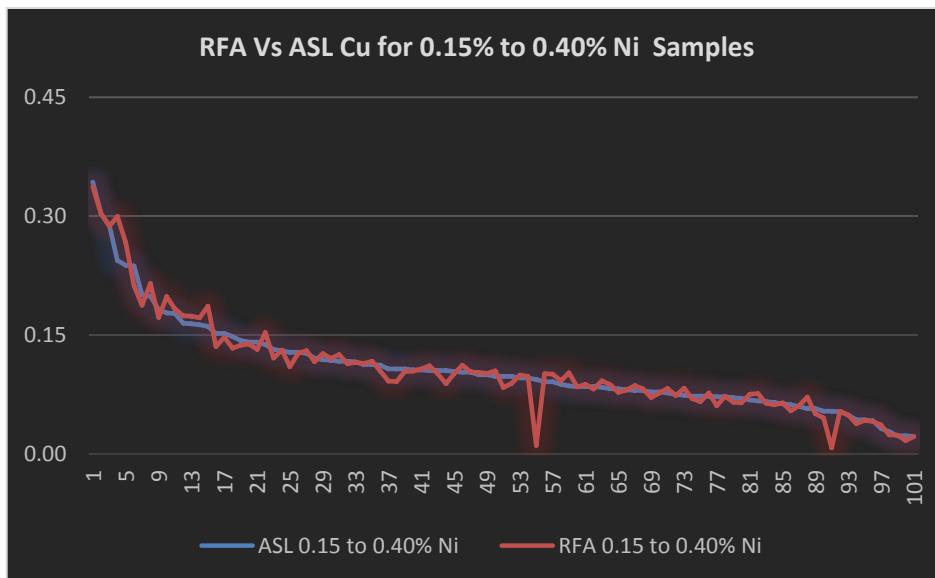

RFA vs ASL Results Comparison All Data

Batch 1
24 July 2017

RFA vs ASL Results Comparison >1.00% Nickel

Batch 1
24 July 2017

RFA vs ASL Results Comparison >0.40% and <1.00% Nickel

Batch 1
24 July 2017

RFA vs ASL Results Comparison >0.15% and <0.40% Nickel

Batch 1
24 July 2017

RFA vs ASL Comparison Ore Interval Grades

Batch 1
24 July 2017