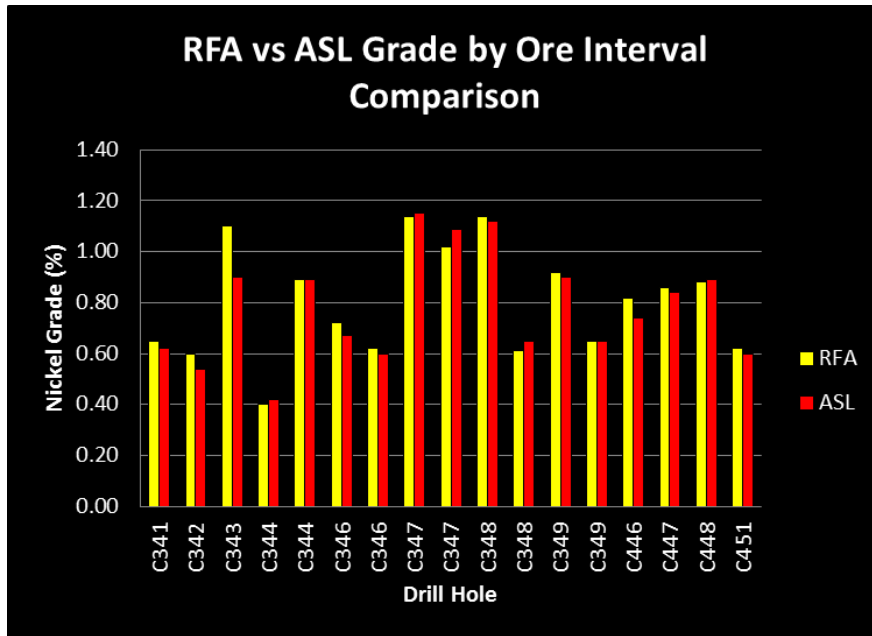

RFA vs ASL Results Comparison All Data

Batch 1
24 July 2017

RFA vs ASL Results Comparison >1.00% Nickel

Batch 1
24 July 2017

RFA vs ASL Results Comparison >0.40% and <1.00% Nickel

Batch 1
24 July 2017

RFA vs ASL Results Comparison >0.15% and <0.40% Nickel

Batch 1
24 July 2017

RFA vs ASL Comparison Ore Interval Grades

Batch 1
24 July 2017