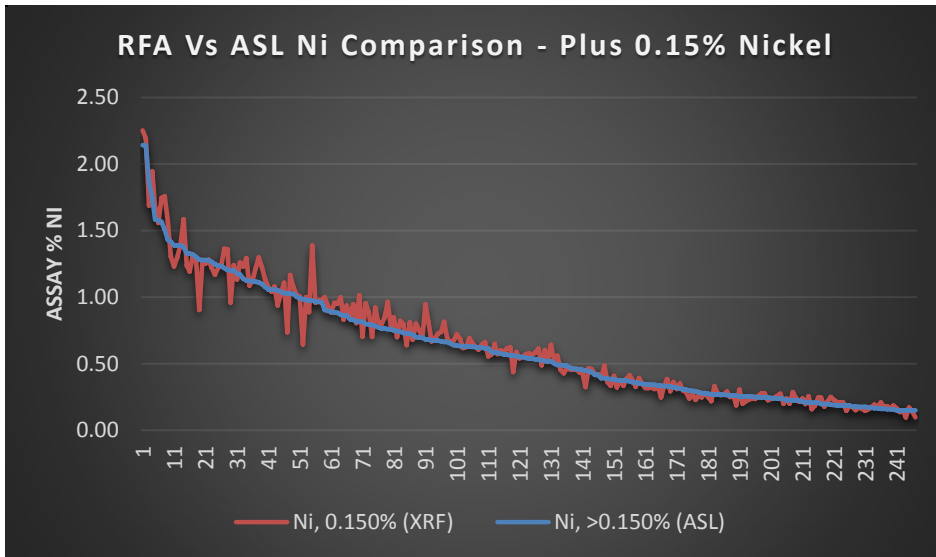

RFA vs ASL Results Comparison All Data

Batch 1
24 July 2017

RFA vs ASL Results Comparison >1.00% Nickel

Batch 1
24 July 2017

RFA vs ASL Results Comparison >0.40% and <1.00% Nickel

Batch 1
24 July 2017

RFA vs ASL Results Comparison >0.15% and <0.40% Nickel