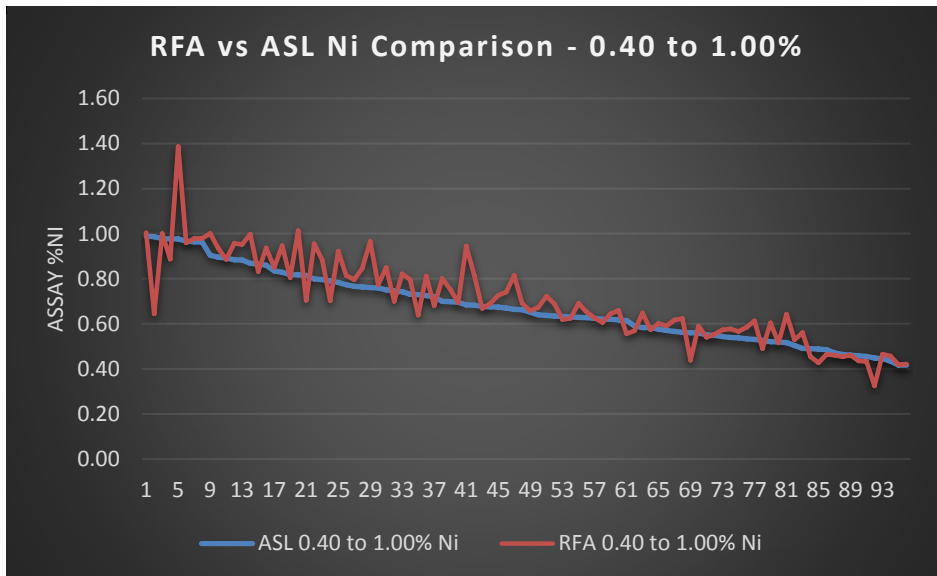

RFA vs ASL Results Comparison All Data

Batch 1
24 July 2017

RFA vs ASL Results Comparison >1.00% Nickel

Batch 1
24 July 2017

RFA vs ASL Results Comparison >0.40% and <1.00% Nickel

Batch 1
24 July 2017

RFA vs ASL Results Comparison >0.15% and <0.40% Nickel