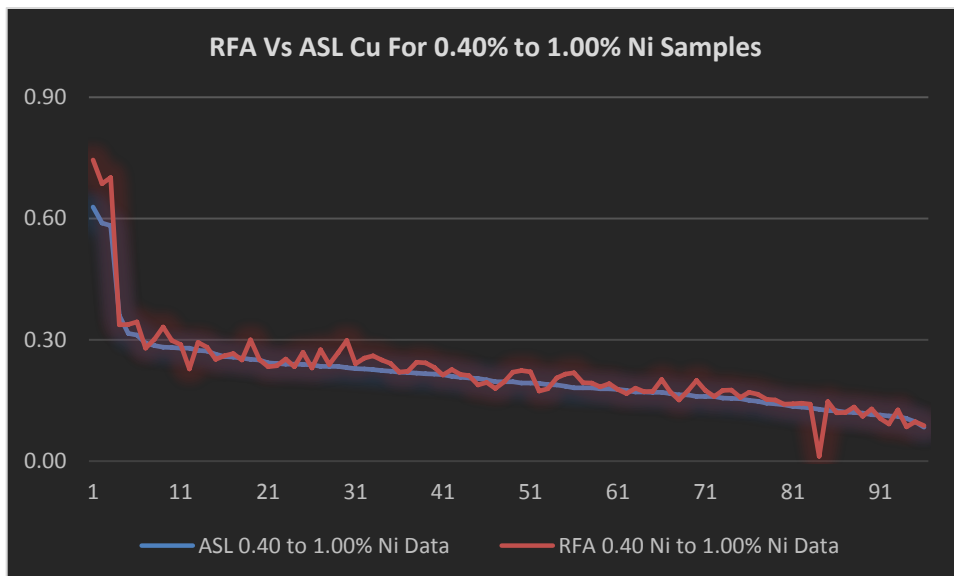

RFA vs ASL Results Comparison All Data

Batch 1
24 July 2017

RFA vs ASL Results Comparison >1.00% Nickel

Batch 1
24 July 2017

RFA vs ASL Results Comparison >0.40% and <1.00% Nickel

Batch 1
24 July 2017

RFA vs ASL Results Comparison >0.15% and <0.40% Nickel

Batch 1
24 July 2017

RFA vs ASL Comparison Ore Interval Grades

Batch 1
24 July 2017