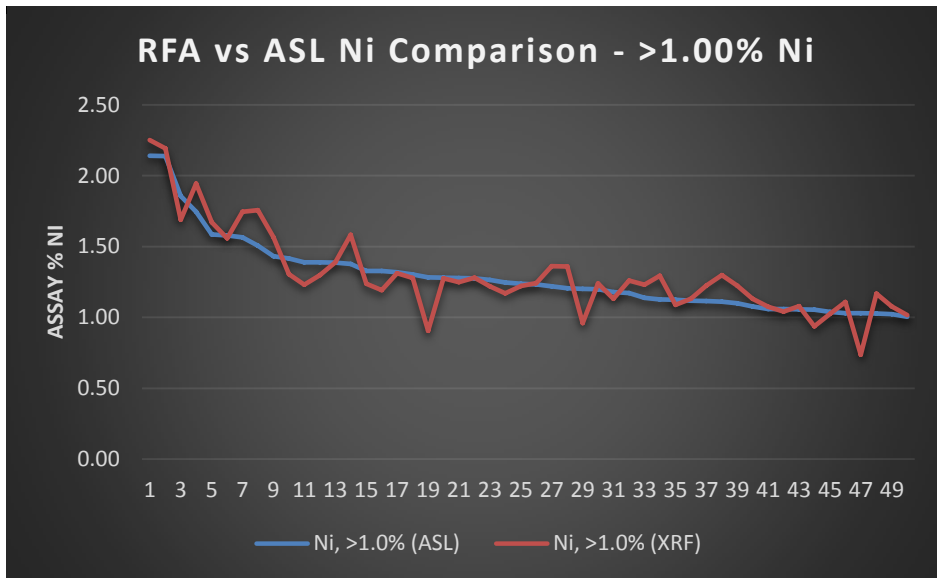

RFA vs ASL Results Comparison All Data

Batch 1
24 July 2017

RFA vs ASL Results Comparison >1.00% Nickel

Batch 1
24 July 2017

RFA vs ASL Results Comparison >0.40% and <1.00% Nickel

Batch 1
24 July 2017

RFA vs ASL Results Comparison >0.15% and <0.40% Nickel