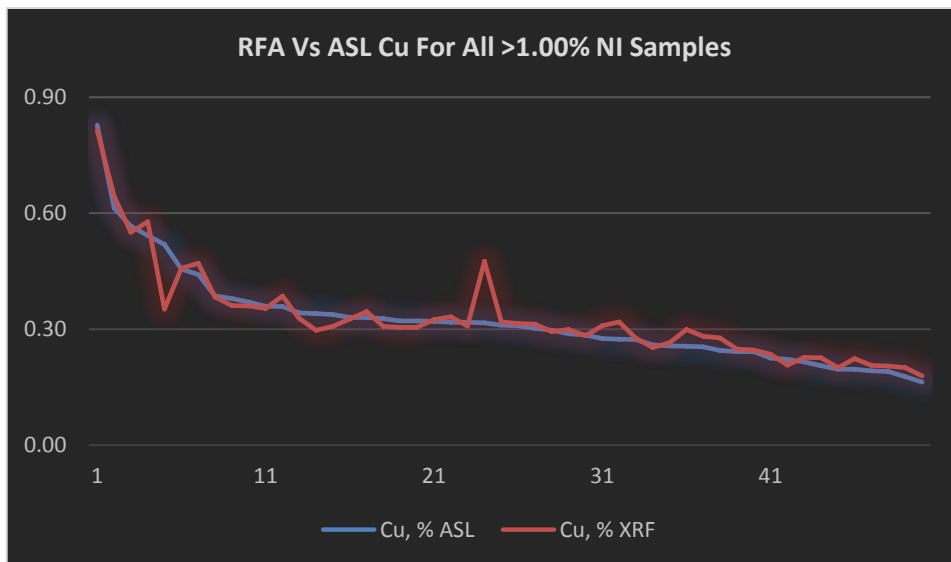

RFA vs ASL Results Comparison All Data

Batch 1
24 July 2017

RFA vs ASL Results Comparison >1.00% Nickel

Batch 1
24 July 2017

RFA vs ASL Results Comparison >0.40% and <1.00% Nickel

Batch 1
24 July 2017

RFA vs ASL Results Comparison >0.15% and <0.40% Nickel

Batch 1
24 July 2017

RFA vs ASL Comparison Ore Interval Grades

Batch 1
24 July 2017