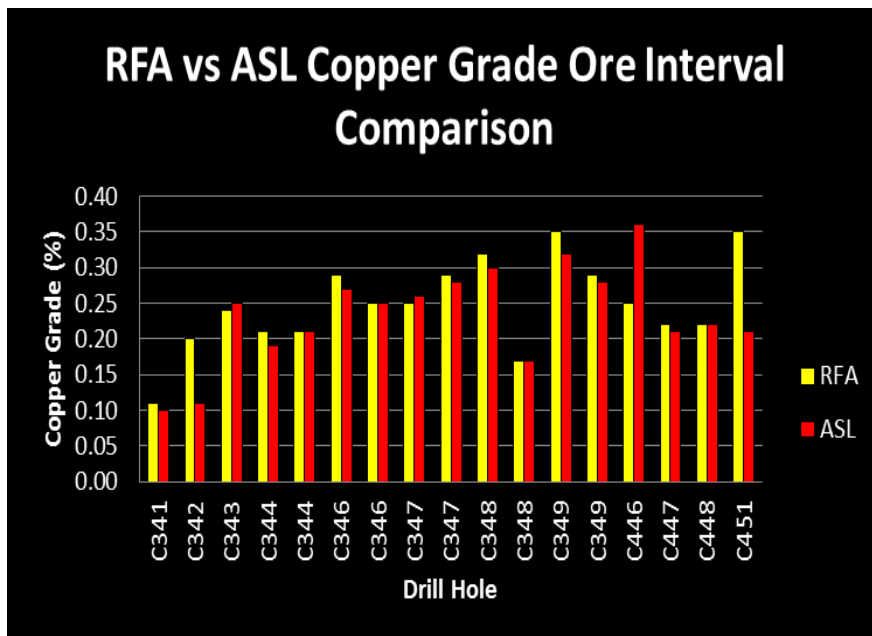

RFA vs ASL Results Comparison All Data

Batch 1
24 July 2017

RFA vs ASL Results Comparison >1.00% Nickel

Batch 1
24 July 2017

RFA vs ASL Results Comparison >0.40% and <1.00% Nickel

Batch 1
24 July 2017

RFA vs ASL Results Comparison >0.15% and <0.40% Nickel

Batch 1
24 July 2017

RFA vs ASL Comparison Ore Interval Grades

Batch 1
24 July 2017