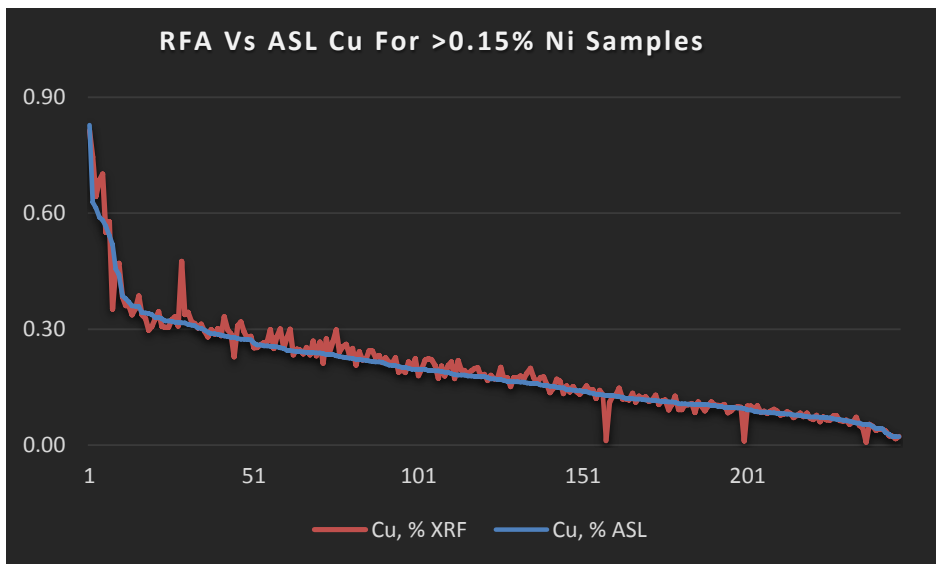

RFA vs ASL Results Comparison All Data

Batch 1
24 July 2017

RFA vs ASL Results Comparison >1.00% Nickel

Batch 1
24 July 2017

RFA vs ASL Results Comparison >0.40% and <1.00% Nickel

Batch 1
24 July 2017

RFA vs ASL Results Comparison >0.15% and <0.40% Nickel